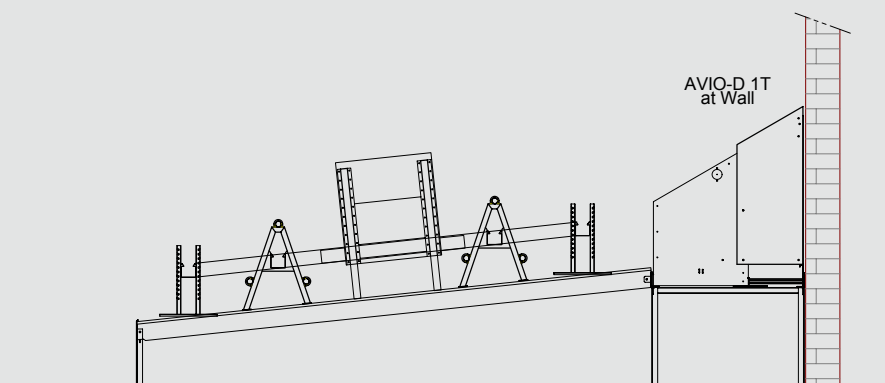

- n. 2.000 commercial layers, old barn previously used as dairy farm, now equipped with 9 automatic nests AVIO D 1 tier at wall, 300 cm ORION slatted area, perches, chain feeding system FLATLINE, nipple drinking system.