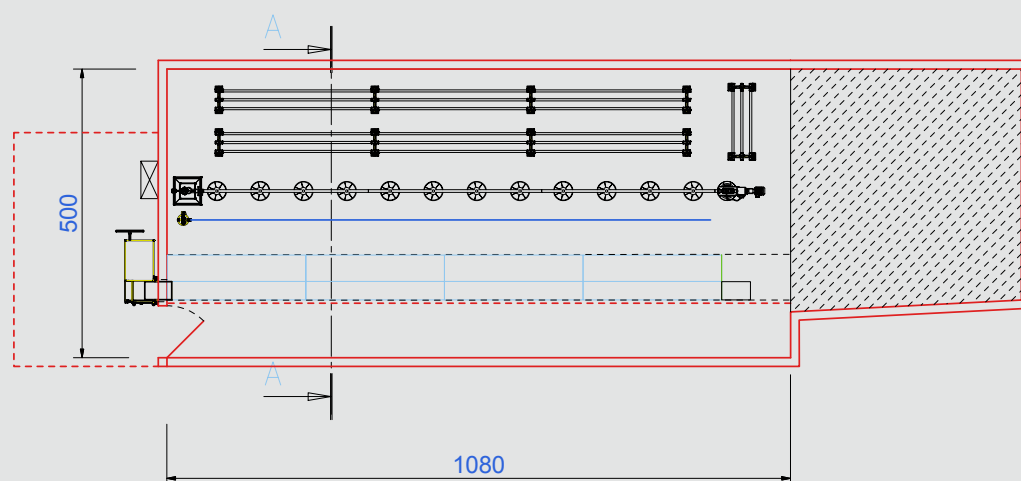

www.ska.it

Small farms equipped in Malta

Our wide range of products allows us to support both turnkey projects and small farms, of which we list below some recent examples.

- Farm of about 500 commercial layers, located not far from a urban center, equipped with 4 communal nests AVIO 500 1 tier at wall, manual expulsion unit and egg collection, 360 cm ORION slatted area, perches, nipple drinking system.

- n. 2.000 commercial layers, old barn previously used as dairy farm, now equipped with 9 automatic nests AVIO D 1 tier at wall, 300 cm ORION slatted area, perches, chain feeding system FLATLINE, nipple drinking system.

- Broiler farming similar in dimensions to the previous one, located in Gozo, equipped with 2 pan feeding system LYRA, cross conveyor D. 75, nipple drinking system.

- Broiler farming similar in dimensions to the previous one, located in Gozo, equipped with 2 pan feeding system LYRA, cross conveyor D. 75, nipple drinking system.