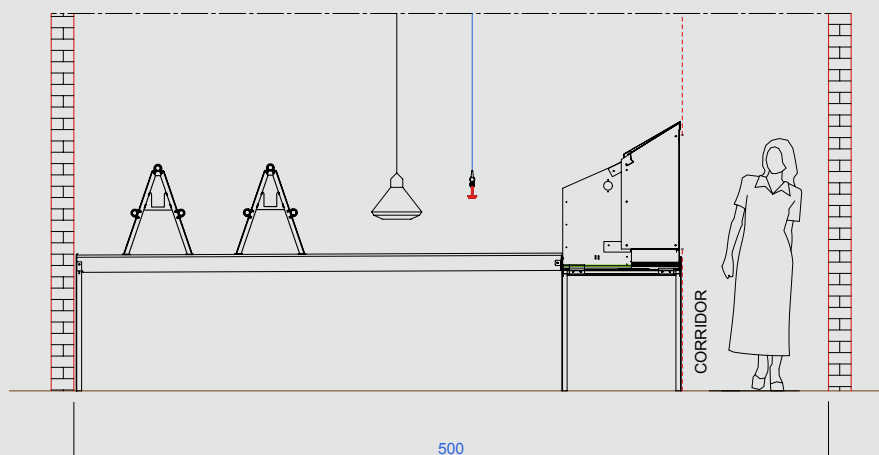

- n. 2.000 commercial layers, old barn previously used as dairy farm, now equipped with 9 automatic nests AVIO D 1 tier at wall, 300 cm ORION slatted area, perches, chain feeding system FLATLINE, nipple drinking system.