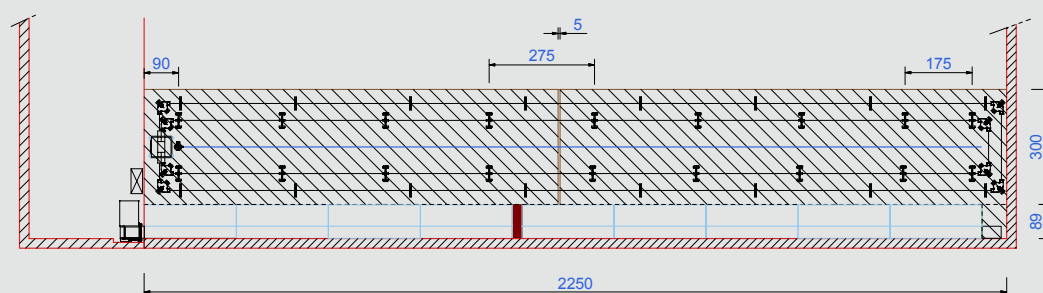

- n. 2.000 commercial layers, old barn previously used as dairy farm, now equipped with 9 automatic nests AVIO D 1 tier at wall, 300 cm ORION slatted area, perches, chain feeding system FLATLINE, nipple drinking system.